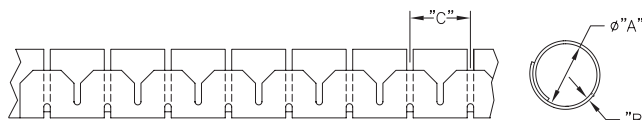

Référence	Dimensions (mm)				Matière	Couleur	Référence outil d'installation	Qté par sac
	« A »	Ø max. faisceau	« B »	« C »				
SHR-05-6NB	5	6	0.8	10.0	Nylon, RMS-85	Noir	CAT-05-PP	100m
SHR-08-6NB	8	10	0.8	10.0	Nylon, RMS-85	Noir	CAT-08-PP	100m
SHR-15-6NB	15	16	0.8	14.0	Nylon, RMS-85	Noir	CAT-15-PP	50m
SHR-20-6NB	20	23	0.9	17.0	Nylon, RMS-85	Noir	CAT-20-PP	30m
SHR-25-6NB	25	25	1.0	20.0	Nylon, RMS-85	Noir	CAT-25-PP	20m
SHR-32-6NB	32	32	1.3	24.9	Nylon, RMS-85	Noir	CAT-32-PP	15m
SHR-05-6VOB	5	6	0.8	10.0	Nylon UL94-V0, RMS-95	Noir	CAT-05-PP	100m
SHR-08-6VOB	8	10	0.8	10.0	Nylon UL94-V0, RMS-95	Noir	CAT-08-PP	100m
SHR-15-6VOB	15	16	0.8	14.0	Nylon UL94-V0, RMS-95	Noir	CAT-15-PP	50m
SHR-20-6VOB	20	23	0.9	17.0	Nylon UL94-V0, RMS-95	Noir	CAT-20-PP	30m
SHR-25-6VOB	25	25	1.0	20.0	Nylon UL94-V0, RMS-95	Noir	CAT-25-PP	20m
SHR-32-6VOB	32	32	1.3	24.9	Nylon UL94-V0, RMS-95	Noir	CAT-32-PP	15m
SHR-05-PPB	5	6	0.8	10.0	Polypropylène, RMS-94	Noir	CAT-05-PP	100m
SHR-08-PPB	8	10	0.8	10.0	Polypropylène, RMS-94	Noir	CAT-08-PP	100m
SHR-15-PPB	15	16	0.8	14.0	Polypropylène, RMS-94	Noir	CAT-15-PP	50m
SHR-20-PPB	20	23	0.9	17.0	Polypropylène, RMS-94	Noir	CAT-20-PP	30m
SHR-25-PPB	25	25	1.0	20.0	Polypropylène, RMS-94	Noir	CAT-25-PP	20m
SHR-32-PPB	32	32	1.3	24.9	Polypropylène, RMS-94	Noir	CAT-32-PP	15m
SHR-08-PPW	8	10	0.8	10.0	Polypropylène, RMS-94	Blanc	CAT-08-PP	100m
SHR-15-PPW	15	16	0.8	14.0	Polypropylène, RMS-94	Blanc	CAT-15-PP	50m
SHR-20-PPW	20	23	0.9	17.0	Polypropylène, RMS-94	Blanc	CAT-20-PP	30m
SHR-25-PPW	25	25	1.0	20.0	Polypropylène, RMS-94	Blanc	CAT-25-PP	20m
SHR-32-PPW	32	32	1.3	24.9	Polypropylène, RMS-94	Blanc	CAT-32-PP	15m
SHR-15-PPS9022	15	16	0.8	14.0	Polypropylène, RMS-94	Argent	CAT-15-PP	50m
SHR-20-PPS9022	20	23	0.9	17.0	Polypropylène, RMS-94	Argent	CAT-20-PP	30m
SHR-25-PPS-9022	25	25	1.0	20.0	Polypropylène, RMS-94	Argent	CAT-25-PP	20m
SHR-32-PPS-9022	32	32	1.3	24.9	Polypropylène, RMS-94	Argent	CAT-32-PP	15m