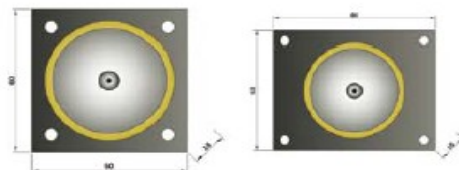

6 Rue Ampère 67118 Geispolsheim
Tel 03 88 40 85 00 / Fax 03 88 40 85 09
Mail info@baumann.fr
Site www.baumann.fr

The magnetic base with Neodymium allow to fastening the lamp on any magnetic surface.

Attach the magnetic base to the lamp base using 4 supplied screws. Available version for ABS base and metal base.

B01 magnetic base for ABS base lamp - dim 80x63x15mm

B02 magnetic base for metal base lamp - dim 60x60x15mm

Magnetbasis / Support magnétique

B02 Compatible avec :

BIG1LED

LSF1010LED

P996LED
T1315500

TOOL-BF